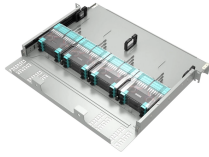

Mini circuit breaker distribution box model

Mini circuit breaker distribution box model

With System pro M compact® ABB offers an extra-wide and complete range of miniature circuit breakers to cover most applications and markets. Our products are compliant to worldwide product standards ...

When the bottom box is embedded with concrete and poured on site, the bottom box needs to be supported up and down, left and right to prevent the bottom box from deformation.

Miniature circuit breaker distribution boxes are widely used in residential, commercial, and industrial buildings for electrical distribution and protection. Here are the key advantages:

This simple breaker box is intended to use inputs from a single 120V AC source (such as an inverter/charger) at 30A and contains three (3) 20A branch circuit breaker outputs.

Designed for MINI® fuses and circuit breakers and 4-pin and 5-pin relays, the HWB18 Hard-Wired Waterproof Power Distribution Box is ideal for accessory circuits or the main unit on small vehicles.

Discover mini breaker boxes with IP65 waterproof ABS enclosures & junction box design. Ideal for indoor electrical distribution. CE certified.

Features & Benefits 20A CIRCUIT BREAKER ON BOTH ENDS PROTECTS THE UNIT FROM OVERCURRENT 125/250V 30A inlet, L14-30P, Twist-to-lock (4) 125V 20A duplex receptacles, ...