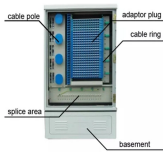

Mini circuit breaker distribution box model

Mini circuit breaker distribution box model

With System pro M compact® ABB offers an extra-wide and complete range of miniature circuit breakers to cover most applications and markets. Our products are compliant to worldwide product standards ...

When the bottom box is embedded with concrete and poured on site, the bottom box needs to be supported up and down, left and right to prevent the bottom box from deformation.

Miniature circuit breaker distribution boxes are widely used in residential, commercial, and industrial buildings for electrical distribution and protection. Here are the key advantages:

This simple breaker box is intended to use inputs from a single 120V AC source (such as an inverter/charger) at 30A and contains three (3) 20A branch circuit breaker outputs.

Designed for MINI® fuses and circuit breakers and 4-pin and 5-pin relays, the HWB18 Hard-Wired Waterproof Power Distribution Box is ideal for accessory circuits or the main unit on small vehicles.

Discover mini breaker boxes with IP65 waterproof ABS enclosures & junction box design. Ideal for indoor electrical distribution. CE certified.

Features & Benefits 20A CIRCUIT BREAKER ON BOTH ENDS PROTECTS THE UNIT FROM OVERCURRENT 125/250V 30A inlet, L14-30P, Twist-to-lock (4) 125V 20A duplex receptacles, ...