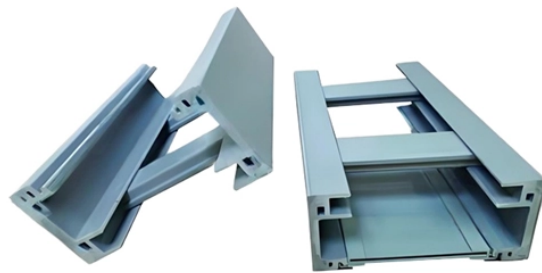

Mini-module latest version 2 29

Mini-module latest version 2 29

The Pixhawk® 6X is the latest update to the successful family of Pixhawk® flight controllers, based on the Pixhawk® FMUv6X Open Standard and the Pixhawk® Autopilot Bus Standard.

Moment.js 2.30.1 Parse, validate, manipulate, and display dates and times in JavaScript.

A dedicated bed-leveling module for Voron 2.4 R2/Trident. The V2 version uses a miniature photoelectric sensor and supports 5-24V power supply, making the leveling more accurate and stable.

Browse Intel product information for Intel® Core™ processors, Intel® Xeon® processors, Intel® Arc™ graphics and more.

The C2G USB-C Mini Docking Station with HDMI, USB-A, Ethernet and USB-C Power Delivery connects to USB-C or Thunderbolt™ 3 and offers best-in-class video resolutions, supporting monitor ...