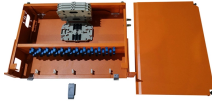

## Miniature Type of Concealed Distribution Box

Buy 6-22ways Distribution Box for Miniature Breaker Circuit Breaker Box Concealed Household Distribution online today!

Product Summary: Flush Type MCB Lighting Distribution Box Miniature Circuit Breaker Electrical Box Concealed Embedded Installation Modules Boxes (GKABBA-8 Ways)

Buy 6-22ways Distribution Box for Miniature Breaker Circuit Breaker Box ...

Engineered for modern electrical and solar installations, the Concealed Distribution Box 10×14 provides a reliable, sleek solution for safe circuit management. Ideal for embedding into walls, this flush-mount ...

IP65 Concealed ABS Plastic Distribution Box 63A Miniature Breaker Waterproof 2-Way Circuit Breaker for Electronic Instruments

This compact yet robust electric modular box is ideal for housing connections in air-conditioners and other heavy duty home appliances running on inductive load, offering overload and short circuit ...

Concealed Mounted Tsm Distribution Box, Find Details and Price ...

The utility model discloses a concealed type distribution box, comprising a housing, and a miniature circuit breaker, a shield plate, and box plates disposed in the housing.