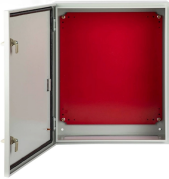

The MLX Series from Lithonia Lighting®, part of Acuity Brands, is a flexible, modern, and design-forward linear low bay platform. MLX isn't just another strip light. It's a bold reimagining of what linear lighting ...