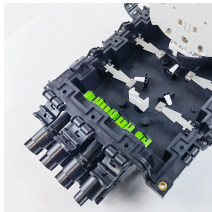

Equipped with reversible front and back doors and removable side panels, the Minuteman Power Cabinet prioritizes security with locking mechanisms operated by included keys, guarding against ...

Our power supply enclosures offer efficient power processing & synchronous rectification, ensuring cool operating temperatures & longer runtime. See more!