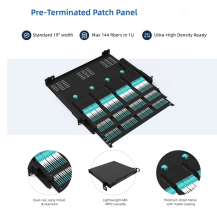

Mobile Stainless Steel Three-Level Distribution Box

Mobile Stainless Steel Three-Level Distribution Box

The Stainless Steel Distribution Box is a rugged and versatile enclosure that is ideal for a wide variety of applications. It is constructed from high-quality stainless steel, which is resistant to corrosion, impact, ...

Stainless steel distribution box is a rugged and versatile enclosure that is ideal for a wide variety of applications. It's constructed from high-quality stainless steel, ...

Great to work with missy, will place our batch order at this factory.

Here are the main strengths of the RP Electronics team.

Atex control stations, explosion protected control units and distribution boxes made stainless steel maritime grade AISI 316L or AISI 304L. Atex Delvalle provides a custom build facility for Hazardous ...

It is especially suitable for isolating lines in HVDC transmission and distribution systems, such as cutting off the high voltage direct current between solar panels and inverters.

VIOX offers high-quality stainless steel distribution boxes in 201, 304, and 316 grades. From cost-effective indoor solutions to corrosion-resistant options for harsh environments, our range ensures ...