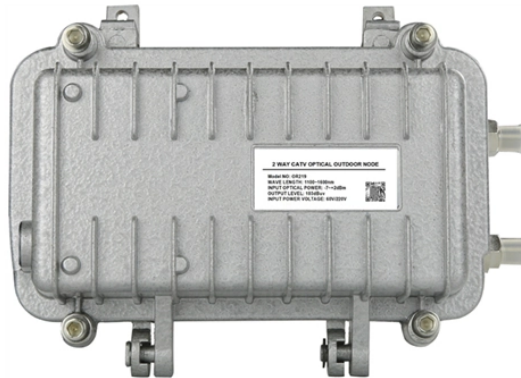

## Mobile distribution boxes and low-voltage boxes

## Mobile distribution boxes and low-voltage boxes

Streamline your home wiring and media setup with low voltage panel boxes. Browse enclosures designed for easy installation and cooling of enclosed equipment.

1 KVA Portable Power Distribution Spiderbox - 230V to 24V 1-Phase - (2) 332R6W Outlets, 10" 12/3 SOOW Cord w/ 316P6W Plug, Powder Coated Steel, NEMA 3R \$12495.08

Offer an essential addition to your home by choosing this Legrand Wiremold Black 2-Gang Outdoor Ground Box Low Voltage Box Assembly for Communication and A/V.

It also includes a 3/4" plywood backboard for easy mounting of low-voltage utility equipment. The BN14155W-UL is UL listed (UL1863) and designed to NEMA 3R Specifications.

Eaton's complete line of heavy duty portable and temporary power devices are built tough to deliver safe, reliable power for the most demanding commercial, industrial, and hazardous area applications.