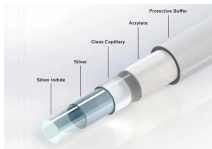

Latest Design: GT wing spoiler kit improves handling and stabilizes the tail at high speeds. 1 x Rear Car Spoiler Lip. Color: Carbon Fiber. Install Notice: Needs to be screwed onto the trunk. ...

☐Carbon Fiber Pattern ABS Roof Spoiler☐ The sleek roof spoiler fits perfectly on your Model Y's rear windshield. The spoiler is made of high-quality ABS material with a sporty carbon fiber texture, ...