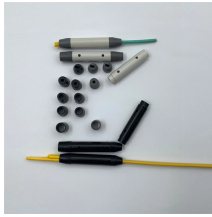

Our canopies and pergolas come in modular sizes, designed to meet a diverse range of needs. Whether you need a single bay, double bay, or triple bay, we offer multiple set options to suit your specific ...

Thanks to their integrated photovoltaic panels, these structures transform your parking space into a genuine source of green electricity. Designed to meet the needs of supermarket parking lots, our ...