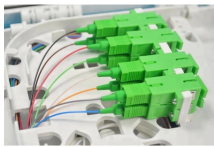

Weatherproof boxes are designed to be used outside in outside applications, and are also used in areas of your shop that are exposed to weather and moisture. A properly connected box will seal out ...