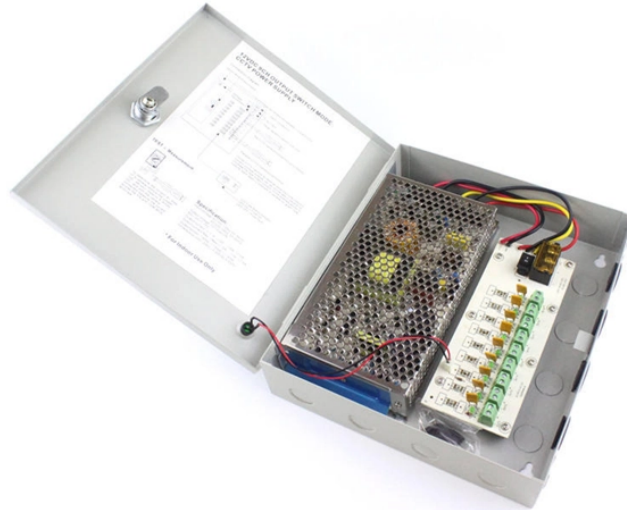

Monaco Single-Mode Outdoor Optical Cable