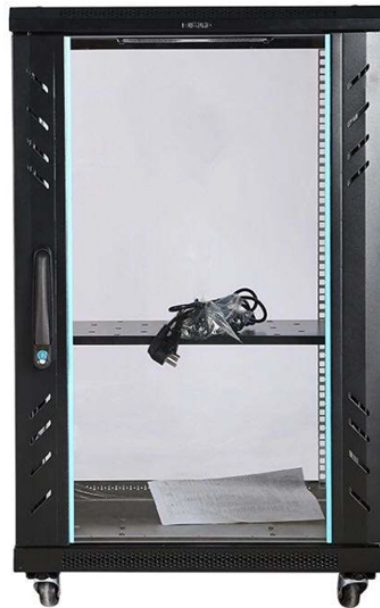

Monitoring Fiber Optic Cable Adapter

Monitoring Fiber Optic Cable Adapter

Belden offers standalone Fiber Adapter modules for use in a variety of applications. Connector types include LC Duplex, SC Simplex, ST and MPO in multimode and singlemode for up to 12 fibers.

All-in-one unit with easy-to-read LCD interface tests fiber optic cables for breaks, insertion loss and optical power loss. Essential for cable installers or anyone in telecom or LAN environments.

Ripley professional grade Fiber Optic Cable Testing Adapters & Cable Accessories provide instruments to fit all Miller tools.

Fibershack - Bulkhead Fiber Optic Adapter Kit - 4 Piece Fiber Adapter Kit for SCUPC, SCAPC & LC to SC Cable Conversion - Fiber Optic Connector Kit for Fiber Conversion

Extend your LC/SC Fiber Optic Cables length without replacing the original fiber cable. Durable and compact, high performance hybrid fiber optical adapter design with low insertion and return loss.