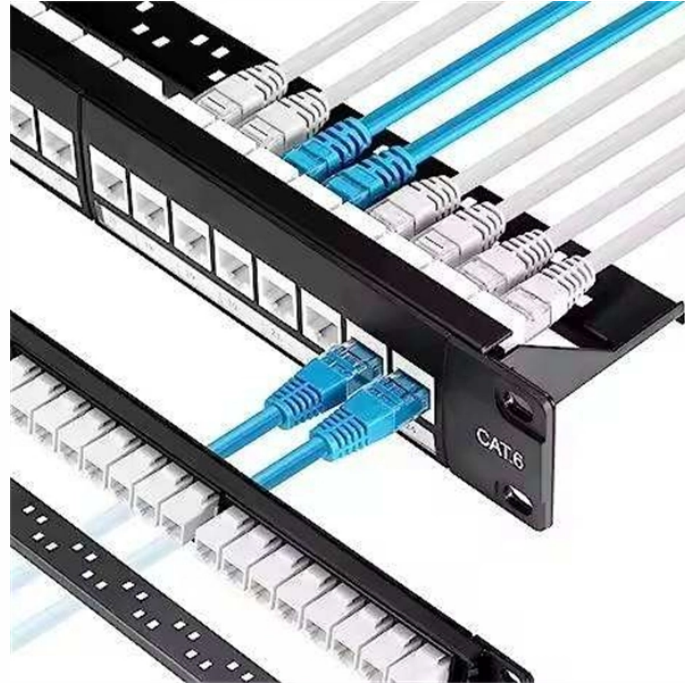

Monitoring Solution Fiber Optic Cable

Monitoring Solution Fiber Optic Cable

SmartOTU is a standalone remote fiber test solution that can automatically detect and locate faults and monitor fiber networks under both in-service and dark fiber monitoring applications.

GLSUN's fiber cable monitoring system combines with OTDR, optical switches and network management software to form a speedy and intelligent integrating functions of testing, analysis, ...

The condition of fiber optic installations are constantly checked and the locations of degradations or breaks are pinpointed within minutes of occurring. Through optical switching, our solutions automate ...

The PL-1000D fiber monitoring system facilitates non-intrusive fiber optic network monitoring, providing carriers, dark fiber providers, utilities, and enterprises real-time network diagnostics and improved ...

Sensor lines" telecom cable monitoring solution performs continuous spatial and temporal measurements and provides real-time accurate data on the cable fatigue, its potential optical losses, ...

GLSUN"s fiber cable monitoring system combines with OTDR, optical switches and network management software to form a speedy and intelligent integrating ...