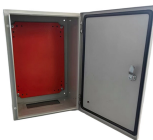

## Monitoring box network cabinet power distribution box complete se

Find top-rated network monitoring boxes with IP65 protection, remote access, and customization. Compare prices, MOQs, and supplier reliability. Click to explore verified options for 2026 projects.

Provide robust, reliable power to rack and cabinet equipment with Leviton Power Distribution Units (PDUs). Choose from a variety of horizontal and vertical rack-mounted units. Basic and surge ...

Full solutions include Power Distribution & PDUs, Heat Containment Systems and Cable Management and Pathways options designed to maximize cable density and protection, while simplifying moves, ...

The Energy Box allows power and environmental data to be monitored and displayed at the rack or remotely for easy viewing and maintenance. The Energy Box is a standalone unit with Over IP ...

This cabinet integrates components such as circuit breakers, transformers, and monitoring devices to safely and reliably manage power distribution across different loads.