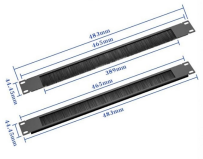

Junction Box Mounting Bracket/Power Distribution Box/MCB Distribution Board, Find Details and Price about Distribution Box Junction Box from Junction Box Mounting Bracket/Power ...

The RACO Steel 3-Box Fixed Position Electrical Box Mounting Bracket is for use with 2-1/2-inch or 3-1/2-inch studs. Use it for indoor, ...

VCE Low Voltage Mounting Bracket 10 Pack, Flush Low Voltage Box for Single Gang Wall Plate, Telephone Wires, Network Cables, HDMI, Coaxial, Speaker Cables, Black

The trickiest part of installing inner components of a distribution box is that the components' heights are irregular. E-Abel's flexible mounting bracket can ...

Junction Box Mounting Bracket/Power Distribution Box/MCB Distribution Board, Find Details and Price about Distribution Box Junction Box ...

The RACO Steel 3-Box Fixed Position Electrical Box Mounting Bracket is for use with 2-1/2-inch or 3-1/2-inch studs. Use it for indoor, noncorrosive environments only.