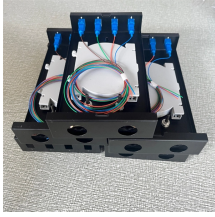

The FxHD Frame provides the ultimate in modularity and flexibility to scale from 12 to 2,016 ports in any fiber count optimizing your ability to maximize fiber investment and assets.

Contact Us

For more information, pricing, or custom energy solutions, please contact us:

Website: <https://gdroofing.co.za>

Email: sales@gdroofing.co.za

Phone: +27 72 418 9365

Address: 22 Electron Avenue, Isando, Johannesburg, 1600, South Africa

This document is for informational purposes only. Specifications subject to change without notice.