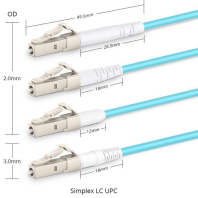

Achieve successful cable management, handle high amounts of fiber cable and add density to fiber frames with the new DCX Optical Distribution Frame (ODF) System which features innovations like ...