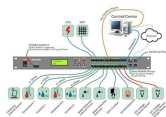

Multi-band fiber optic splitter

Multi-band fiber optic splitter

Deploying compact FS PLC Splitters to simplify your networks, perfectly fits your PON, EPON, FTTX, etc.

With options for single-mode and multi-mode fibers, various wavelengths, and customizable fiber length, diameter, connector type, and splitting ratio, our splitters are designed to meet the unique needs of ...

Our SM and double-clad fiber coupler offerings also include a selection of components ideal for OCT applications.

Explore our comprehensive selection of high-performance fiber optic splitters. We offer a variety of PLC splitter types, including ABS box, LGX cassette, and rack-mount options with multiple split ratios.