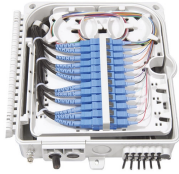

Diode lasers are the most common type of laser and are used in multiple applications due to their small footprint and low cost. We offer laser diode modules with free space or fiber coupled output for ...