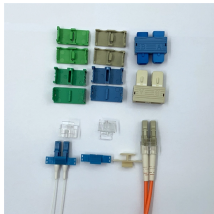

Multi-mode laser diodes (Broad-area laser diode) are light sources that provide high output power, reaching up to tens of watts. Their multimode operation is achieved through a wide stripe geometry, ...