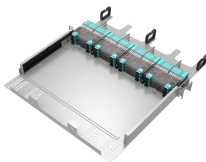

Multimode Ic fiber coupler

Multimode lc fiber coupler

We've got you covered with 10-gig duplex multimode LC adapters, 10-gig SC to SC options, or even quad adapters to increase your fiber optic throughput. We can provide any custom couplers including ...

LC-LC Duplex Female-Female Fiber Coupler. This can be used for either multimode or singlemode applications.

LC-LC Duplex Female-Female Fiber Coupler. This can ...

Find many great new & used options and get the best deals for 25Pcs LC/UPC OM4 Keystone Jack Duplex Multi Mode Fiber Optic Insert Coupler Aqua at the best online prices at eBay! Free shipping ...

LC KEYSTONE COUPLER: LC to LC Coupler features a compact design with removable Keystone Jack; Join two LC fiber cables or extend fiber connectivity in a network setup; Ideal for keystone ...

Mouser offers inventory, pricing, & datasheets for Multimode Duplex LC Connectors Fiber Optic Connectors.

LC adapters uses ceramic sleeve to connect between two LC fiber Optic cables. Adapters can lock the connectors and get low insertion loss to transmission optical signal.

This LC Duplex Multimode OM1 62.5/125 Fiber Optic Coupler / Adapter is designed to couple together two duplex Multimode OM1 LC patch cables. This fiber optic coupler / adapter provides precise ...