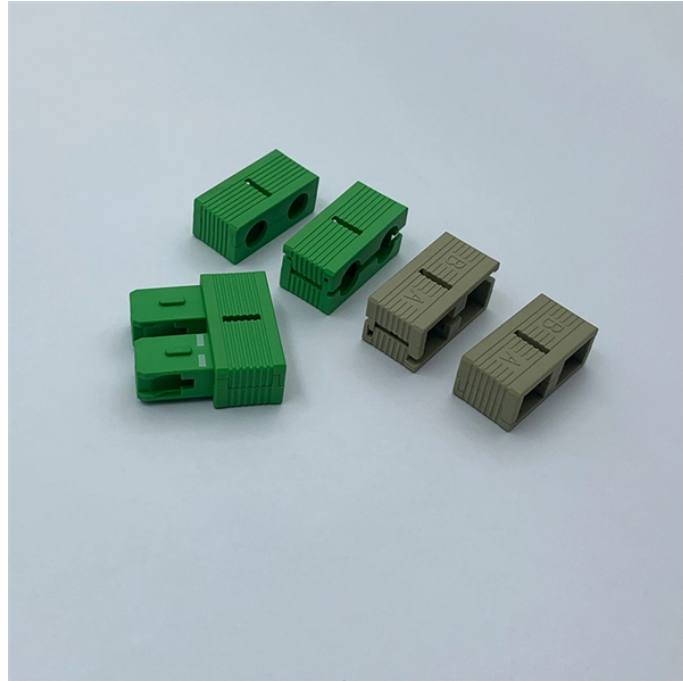

## Myanmar Aluminum Alloy Cable Trays

## Myanmar Aluminum Alloy Cable Trays

Cable Trunking, Cable Tray, Cable Ladder, Joint Box, Vertical Support, Horizontal Support, Vertical Inward Bend, Vertical Outward Bend, Slotted Angle, Metal Racks and other Customize Electrical ...