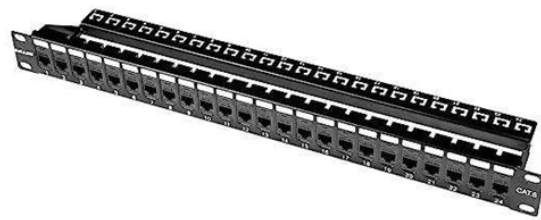

Myanmar Fiber Optic Distribution Box 8 Cores

Myanmar Fiber Optic Distribution Box 8 Cores

8 core optical fiber distribution box is used for the fusion splicing, splitting, wiring transmission and other functions of the optical transmission terminal. It can effectively terminate, protect and manage the ...

Ideal for last mile FTTH deployments, this versatile 8 core fiber distribution box is perfectly suited for small-scale installations in apartments, residential, or commercial buildings, enhancing floor ...

The equipment is used as a termination point for the feeder cable to connect with drop cable in FTTx communication network system. The fiber splicing, splitting and distribution can be done in this box, ...