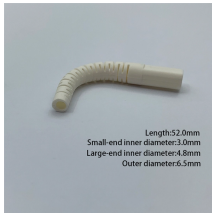

Its lightweight, flexible corrugated design makes it easy to install. The corrugations also assure excellent crush resistance for long term protection of delicate optical fibers.

Available in four sizes, the OCC NEMA 4X Enclosures are indoor/outdoor rated cabinets for patching and/or splicing 12 to 96 fiber ports. Constructed of molded fiberglass-reinforced polyester material, ...