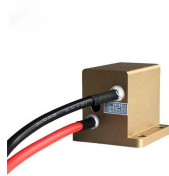

Built on a ceramic sleeve with a titanium ferrule insert and patented Active Core Alignment (ACA) technology, these connectors ensure ultra-precise core centering—delivering typical insertion loss ...

Single-mode coupling for both PC and APC connections are equipped with Zirconia ceramic split sleeves to ensure best alignment and high performance also under temperature extremes and rough ...

FASTConnect® connectors are compatible with 250  $\mu\text{m}$  and 900  $\mu\text{m}$  optical fibers, as well as 900  $\mu\text{m}$ , 2 mm and 3 mm cordage. All primary fiber types are supported, and each connector is color coded per ...

Discover everything you need to know about SC/APC fiber optic connectors in our comprehensive guide. Learn about their applications, benefits, and how to ensure optimal network ...

Versatile Compatibility: Suitable for use with various fibre optic cable types and sizes. Precise Alignment: Specialised guides ensure precise core alignment for optimal signal transmission. Each selected ...