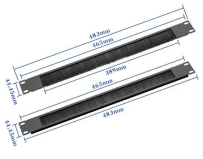

Built on a ceramic sleeve with a titanium ferrule insert and patented Active Core Alignment (ACA) technology, these connectors ensure ultra-precise core centering—delivering typical insertion loss ...

Single-mode coupling for both PC and APC connections are equipped with Zirconia ceramic split sleeves to ensure best alignment and high performance also under temperature extremes and rough ...

FASTConnect® connectors are compatible with 250  $\mu\text{m}$  and 900  $\mu\text{m}$  optical fibers, as well as 900  $\mu\text{m}$ , 2 mm and 3 mm cordage. All primary fiber types are supported, and each connector is color coded per ...