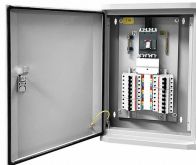

Edge data centers process data close to end users, reducing latency from hundreds of milliseconds to single digits. Learn how edge computing works, why AI workloads are driving ...