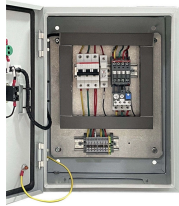

Nanya Wall-Mounted Wiring Box 6 Cores

Google's service, offered free of charge, instantly translates words, phrases, and web pages between English and over 100 other languages.