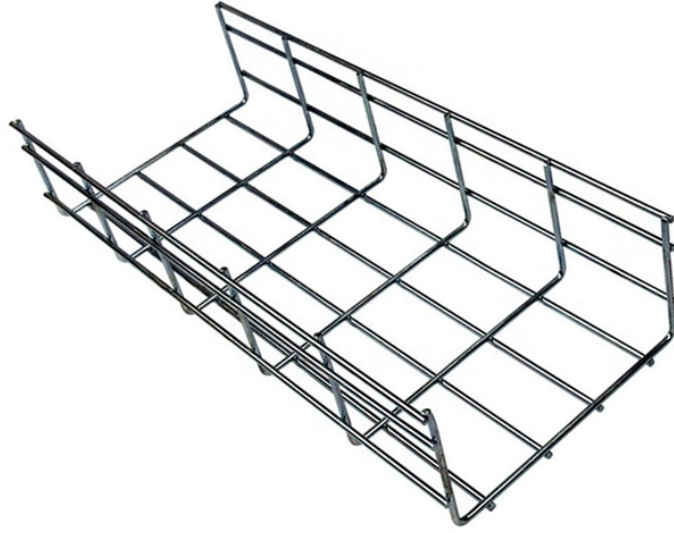

Nanya Wall-Mounted Wiring Box 6 Cores

Nanya Wall-Mounted Wiring Box 6 Cores

Google's service, offered free of charge, instantly translates words, phrases, and web pages between English and over 100 other languages.

For applications requiring better thermal stability—think automotive ECUs, industrial controls, or high-layer-count boards that see multiple lamination cycles—Nanya's ...

Product Description outdoor IP65 FTTH wall mounted 6 cores Terminal Box This box is used as a termination point for the feeder cable to connect with drop cable in FTTH communication network ...

Find quality wall mount electrical boxes for residential and commercial use. Explore surface mount, weatherproof, and junction box options on Amazon.

Deployed this 6-core terminal box for a fiber installation in a remote warehouse. Wall-mounted easily and works perfectly with our Nokia G-240G-P ONT, maintaining stable 10Gbps speeds across all lines.