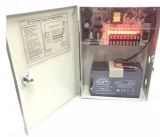

It is designed for mechanical support and strain relief in long runs of cable and creates a smooth gradual bend for cable. Rail and stringer material is 16 ga steel tubing.