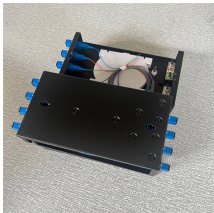

We have a comprehensive selection of 32U racks at the best price. With our well-researched and quality tested products, we can guarantee your data center is safe and secure.