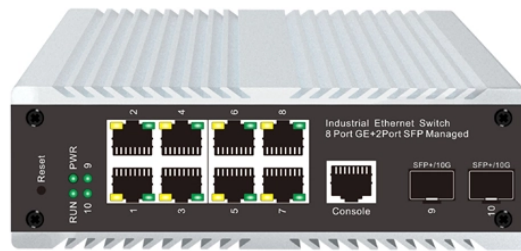

GDR Telecom Site Energy Systems

Navinle Cable Tray

Navinle Cable Tray

Tool-free, universal attachment for wire basket tray to standard strut profiles. Works with any commercially available wire basket tray. Ideal compliment to our CADDY cable tray support offering. ...

Browse OmniCable's extensive tray cable inventory, including 600V tray cables for power and control in wet, dry, and hazardous locations, with single and multi-conductor designs.

Cable Tray & Pathway Personalize your cable management and pathway to meet your needs
Tailored Cable Solutions Our range of components lets you configure a cable tray to route cables through ...

Our cable tray systems securely hold and protect cables and come in many models and sizes, solid bottom and ventilated.

Snap Track is An innovative channel tray system providing cable protection in a wide range of industries and applications A unique limited-width ventilated bottom channel tray, to be used as an alternative ...

Cablofil® Products Cablofil is the global gold standard for total cable management. Explore the one-stop shop for innovative, fast, and dependable cable management systems including wire mesh tray, ...