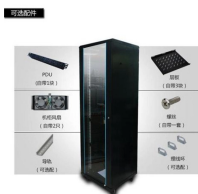

Our Fiber Distribution Boxes are specially built to accommodate various amounts of simplex or duplex adapters needed for your fiber-to-the-home (FTTH), fiber-to-the-building (FTTB), or fiber-to-the-curb ...

Suitable for indoor and outdoor environments, these enclosures support wall-mounted or pole-mounted installation, ensuring reliable fiber termination and distribution for FTTH, FTTB, and FTTD networks.

This optical fiber distribution box integrates essential functions—splicing, splitting, storage, distribution, and routing—into one wall-mountable unit. Its modular, user-friendly design simplifies network ...