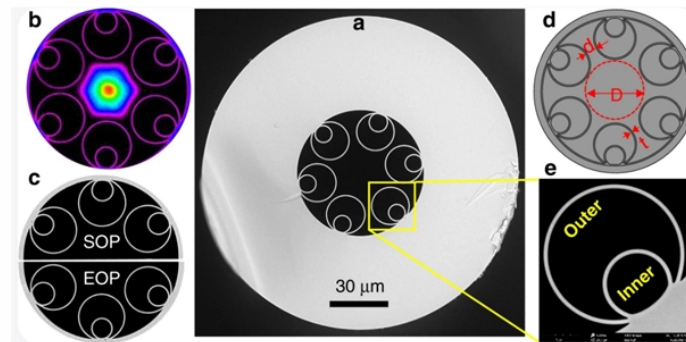

## Nepal Certified Co-packaged Optical QSFP

Features | QSFP28 MSA package with simplex LC connector | Compliant to 100G Lambda MSA 100G-LR1 Optical Specifications | Interoperable with IEEE 802.3cu | Lane signaling rate 53.125GBd with ...

Description QDD-MM85QG-SR8C is a QSFP-DD Optical transceiver for 8 x 26.56GBaud optical links. It is compliant with the QSFP-DD MSA specifications. It operates at 26.56GBaud up to 100m over OM4 ...

An optical fiber ribbon cable with an MTP/MPO connector can be plugged into the QSFP28 module. The cable usually cannot be twisted for proper channel-to-channel alignment.

Features | QSFP28 MSA package with simplex LC connector | Compliant to 100G Lambda MSA 100G-LR1 Optical Specifications | Interoperable with IEEE 802.3cu | ...

It provides increased port density and total system cost savings. An optical fiber ribbon cable with an MTP/MPO connector can be plugged into the QSFP28 module. Electrical connection is achieved ...

Features | QSFP28 MSA package with simplex LC connector | Compliant to 100G Lambda MSA 100G-LR1 Optical Specifications | Interoperable with IEEE 802.3cu | Lane signaling rate 53.125GBd with ...

D-TECH Trading is highly recommended for all types of SFP and QSFP modules in the Nepal market. With ready stock, strong technical knowledge, and reliable after-sales support, D ...