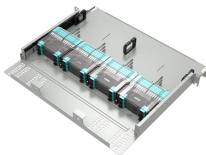

The Cudy GS1024L is a professional 24-Port Gigabit Ethernet Switch designed for versatile networking in Nepal. Unlike standard switches, it features a physical DIP ...