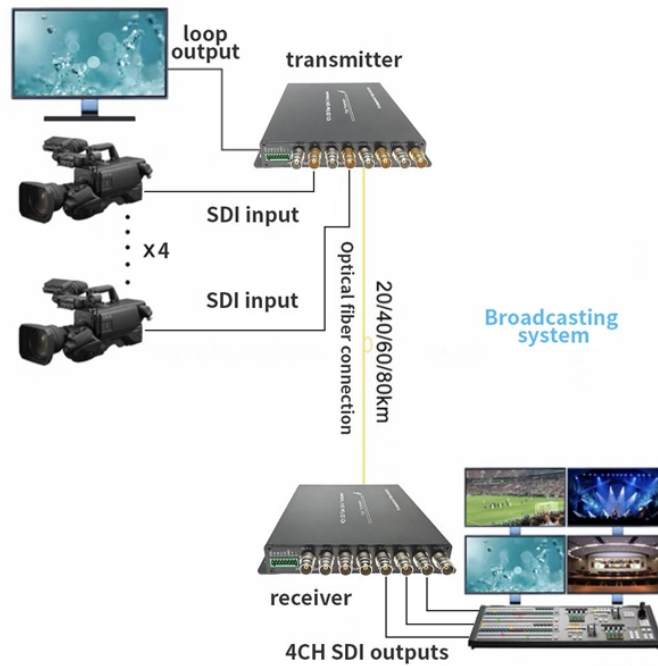

Nepal PDU Fiber Optic Cabinet Anti-Calming

Nepal PDU Fiber Optic Cabinet Anti-Calming

Experience cutting-edge connectivity with our next-generation voice and data copper cabling system. Utilizing advanced Category technology, it delivers superior performance with enhanced bandwidth ...

Incorporating Clearfield's philosophy of modularity and flexibility, the FieldSmart® Fiber Distribution Hub (FDH) sets the bar for fiber access, protection and density among outside plant fiber cabinets for ...

Buy PDU-Power Distribution Unit at best price for your critical and sensitive areas of IT Infrastructures. Link Basic Power Distribution Units and Solutions Nepal.

The Opticom Fiber Rack Mount Enclosure (FRE1U) shall house, organize manage, and protect fiber optic cable, terminations, cassettes, splices, connectors, and patch cords.

Olabs'' FiberFlex™ Power Distribution Units (PDU) are an essential element in managing power capacity and functionality for server racks, wallmount racks, LAN racks in either data centers, offices, ...