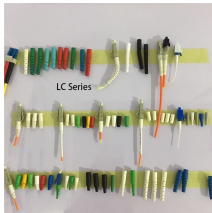

Specifications are correct at time of printing and subject to change or alteration without notice.