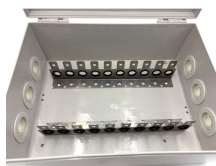

GDR Telecom Site Energy Systems

Network Fiber Optic Interface Connector

Network Fiber Optic Interface Connector

The optical fiber connector (1) FC connector: The external reinforcement method is a metal sleeve, and the fastening method is a turnbuckle. Generally used on the ODF side (the most used on ...

The fiber connector is called a fiber optic or optical fiber connector. It is a precise coupling device that joins fiber optic cables quickly, enabling faster connection and disconnection ...

This article explores the wide range of fiber optic connector types, from legacy SC and ST to modern MPO/MTP and VSFF designs. Learn how each ...