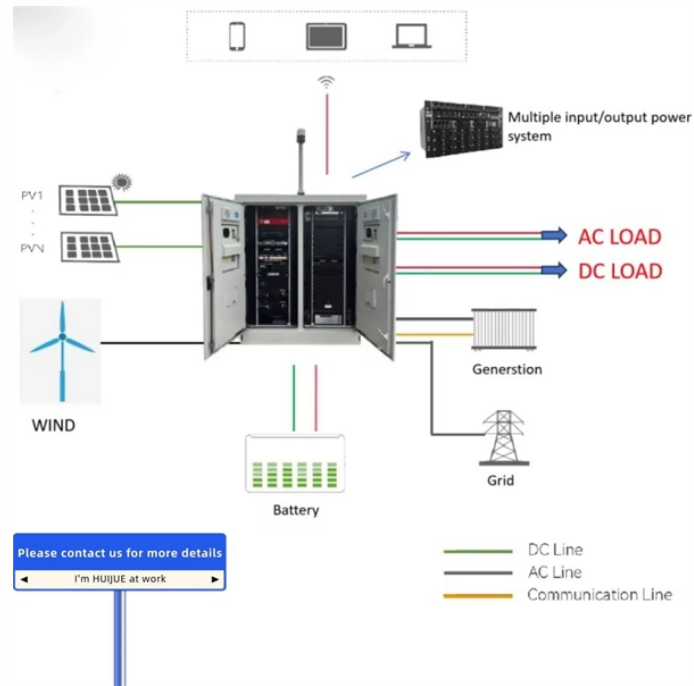

GDR Telecom Site Energy Systems

Network Fiber Optic Interface Connector

Network Fiber Optic Interface Connector

The optical fiber connector (1) FC connector: The external reinforcement method is a metal sleeve, and the fastening method is a turnbuckle. Generally used on the ODF side (the most used on ...

The fiber connector is called a fiber optic or optical fiber connector. It is a precise coupling device that joins fiber optic cables quickly, enabling faster connection and disconnection ...

This article explores the wide range of fiber optic connector types, from legacy SC and ST to modern MPO/MTP and VSFF designs. Learn how each ...