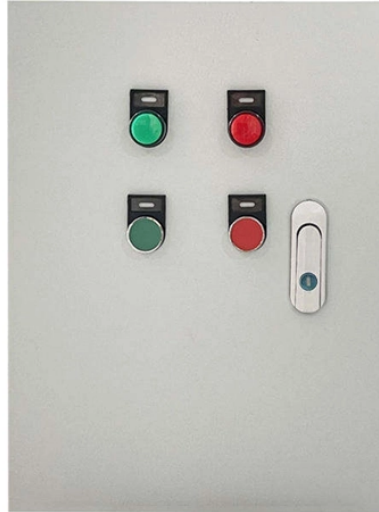

## Network patch panel installation case

Browse our range of patch panels designed for seamless cable management in server racks, enhancing organization and connectivity.

In each case, the patch panel has a number of RJ45 connectors on the front-facing side of the panel, and on the rear, color-coded IDC termination blocks. The best patch panels will also ...