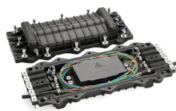

Intellinet Network Solutions' network cabinets and open frame racks present a versatile and all-encompassing solution for your network installation needs. Crafted from premium materials with ...