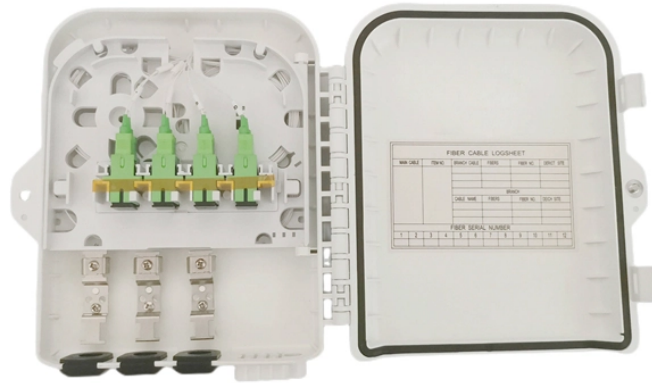

GDR Telecom Site Energy Systems

Network rack pull-out type

Network rack pull-out type

The Serveredge 19 Inch Slide Out Rack allows for easy access to equipment inside closed spaces such as cabinets and flush in-wall installations. The rack features a sliding rack frame on top of the base ...

Heavy-Duty 44 lb Load Capacity: Engineered to hold AV receivers, UPS units, network switches, NVRs, routers, lab gear, and rack equipment without flexing. Universal 19" 4-Post Rack Compatibility: ...

INTEGRATED CABLE MANAGEMENT: Keeps cables organized in this AV/Data/IT/Communications rack, and helps make pull-out access easy and tangle-free; cables can be routed down and under ...

Slide the rack out 19" and lock it in place or flip it around 180° for easy access during installation or maintenance. Sturdy, sag-free rails support up to 300 lbs. of equipment in your rack and protect your ...

This 6U server rack comes fully assembled for quick and easy deployment. Front and rear vertical rails with square mounting holes accept standard rack equipment up to 16.5 inches (419 millimeters) ...