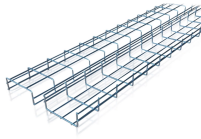

Explore our top-tier selection of Networking Cabinets and Racks designed to keep your IT infrastructure organized and secure. Whether you're setting up a home lab, a corporate data center, or managing ...

STURDY DESIGN: To help keep your equipment secure, the vertical vented 6U ...

Shop Our Inventory Of Network Cabinets Online. Graybar Is Your Trusted Distributor For Network Racks And Cabinets.

This 8U vertical server cabinet offers a space-saving way to keep your network and server equipment secure. With its 30 in. depth, and a weight capacity of up to 200 lb. (90.7 kg), the server rack/cabinet ...

Explore open-frame, enclosed, and wall-mount network racks for IT and data centers. Secure, adjustable, and cable-managed solutions to optimize your network infrastructure.

Find wall mount rack enclosures with removable side panels for easy access and maintenance. Built from cold rolled steel for durability and reliability.