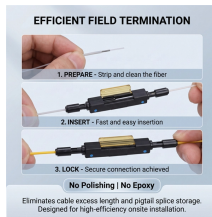

Explore open-frame, enclosed, and wall-mount network racks for IT and data centers. Secure, adjustable, and cable-managed solutions to optimize your network infrastructure.

Find wall mount rack enclosures with removable side panels for easy access and maintenance. Built from cold rolled steel for durability and reliability.