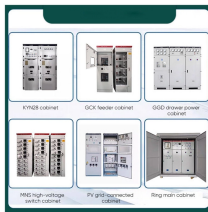

Mighty Mo 20 4-post racks fixed racks provide an economical ...

With its 30 in. depth and a weight capacity of up to 200 lb. (90.7 kg), the server rack/cabinet is designed to fit your needs. It also features an additional 2U mounting bracket positioned toward the top of the ...