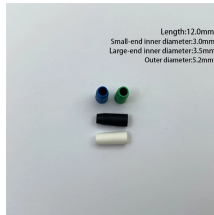

Aeroflow Weathertight DTM 12 Pin Black - AF49-9112 NZ$32.89 Add to cart AEROFLOW WEATHERTIGHT 12 PIN CONNECTOR KIT DEUTSCH DT STYLE BLACK - AF49-9012 NZ$30.51 ...