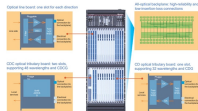

## New Zealand Cold Connector 24-pin

Browse 24-pin ATX connectors and extension cables for PC builds. Find male, female, and adapter options for seamless connections.

The Heavy Duty M12 high-temperature connector is designed for high-vibration. M12 Push-Pull connector is the first 100% backward compatible to all M12\*1.0 sockets.

MK LP 242 24 Z - Connector Header Through Hole 24 position 0.100" (2.54mm) from Fischer Elektronik. Pricing and Availability on millions of electronic components from Digi-Key Electronics.

Mouser offers inventory, pricing, & datasheets for 24 Position Pin & Socket Connectors.