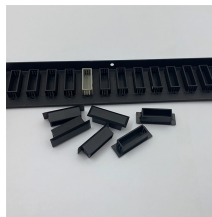

## New Zealand Cold Connector 24-pin

## New Zealand Cold Connector 24-pin

Browse 24-pin ATX connectors and extension cables for PC builds. Find male, female, and adapter options for seamless connections.

The Heavy Duty M12 high-temperature connector is designed for high-vibration. M12 Push-Pull connector is the first 100% backward compatible to all M12\*1.0 sockets.

MK LP 242 24 Z - Connector Header Through Hole 24 position 0.100" (2.54mm) from Fischer Elektronik. Pricing and Availability on millions of electronic components from Digi-Key Electronics.

Mouser offers inventory, pricing, & datasheets for 24 Position Pin & Socket Connectors.

The Heavy Duty M12 high-temperature connector is designed for high-vibration. M12 Push-Pull connector is the first 100% backward compatible to all M12\*1.0 sockets.

The socket, known as the female part of the connector housing, contains hollow metal contacts. The female contacts are designed to hold or retain the male contacts. When both male and female parts ...