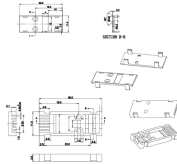

Choose from our selection of 24 pole pin connectors, including over 100,700 products in a wide range of styles and sizes. Same and Next Day Delivery.