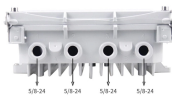

New Zealand Optical Cable Reel

New Zealand Optical Cable Reel

Designed in Australia, the C1 Retractable Electrical Cable Reel is the ideal solution for organised and hassle-free cable management. Designed with convenience in mind, these retractable cable reels ...

The optical fibre cable shall be 150 metres in length, measured from Anti-kink to ...

The 25-metre Cable Reel with 4 Power Outlets is a versatile and reliable power solution for a variety of applications. Featuring a robust steel frame, this reel boasts a smooth and durable rotation ...

The optical fibre cable shall be 150 metres in length, measured from Anti-kink to Anti-kink. The optical fibre cable shall use Neutrik 2M multimode cable conforming to the OM3 optical fibre standard.

This heavy-duty cable reel comes complete with 25m of heavy-duty cable. It features a durable steel frame with carry handle, 4 power outlets, On/Off switch, thermal cut-out and overload protection.

Measures 20m cable reel with 4 sockets and a durable steel frame with carry handle for easy storage and transportation. Has a safety feature for power surges - overload thermal cut out with an easy-to ...