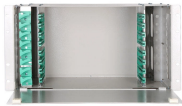

Mesh Cable Tray 55x100x3000mm - Stainless Steel Item: GRM55-100VA4301 [Login to see prices](#)

Mechanical Support Systems supplies a versatile range of light to medium duty cable trays designed for fast installation and flexible routing across commercial and institutional environments.