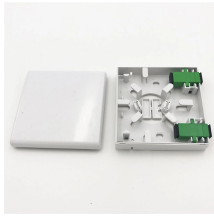

MTP MPO SC-Type Fiber Adapter

Cable Trays Product Categories Sizing Guide: Consider front and rear cable clearance, as well as equipment exhaust clearance, when choosing a cabinet's depth

Cable Tray is typically the most popular choice when running cable to support and organize. Cable Tray provides an economical, fast, and safe alternative to traditional open wiring.