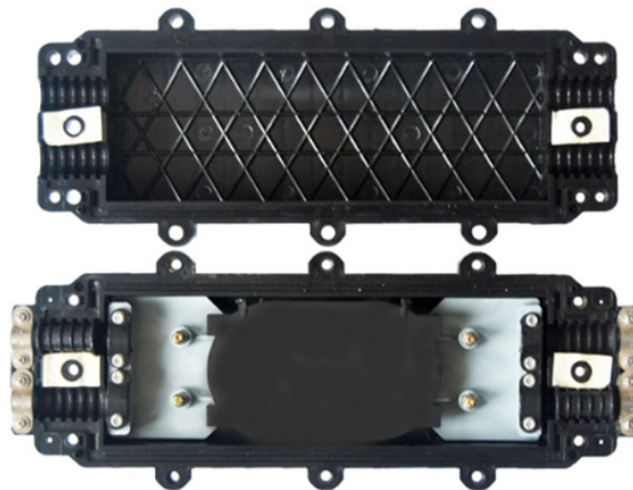

Nicaragua has both multi-mode and single-mode variants

Overview

The main difference between single mode and multimode fiber optic cable is the diameter of the core and the number of modes of light that can pass through. 18 within Central America, particularly Nicaragua, remain underexplored. This study characterizes 20 utilizing 1064 genomes obtained via next-generation sequencing. These sequences were selected 22 diversity. We employed both Illumina and Oxford Nanopore Technologies for all sequencing 23. Instantly share code, notes, and snippets.

17464789/17464789 ————— 0s 0us/step 1641221/1641221

————— 0s 0us/step GitHub Gist: star and fork AshwinD24's gists by creating an account on GitHub. Multi-mode optical fiber is a type of optical fiber mostly used for communication over short distances, such as within a building or on a campus. At Baylor Genetics, variant classification occurs in two steps. Understanding the compatibility constraints prevents costly downtime and troubleshooting.