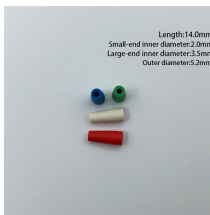

American Distribution Boxes are made of high-density polyethylene for years of dependable use. They are non-corrosive, strong, and lightweight for easy handling. Inlet and outlet elevations are positioned ...