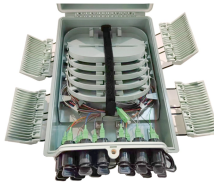

Cable tray installed in a hazardous location must contain only those cables that are appropriate for this type of environment as defined in Chapter 5 of the NEC.

The meaning of NO is not. How to use no in a sentence.

No (adverb, noun, adjective) - Used to describe the absence of something when expected or supposed. "No" is one of the most commonly used words in many languages around the world.