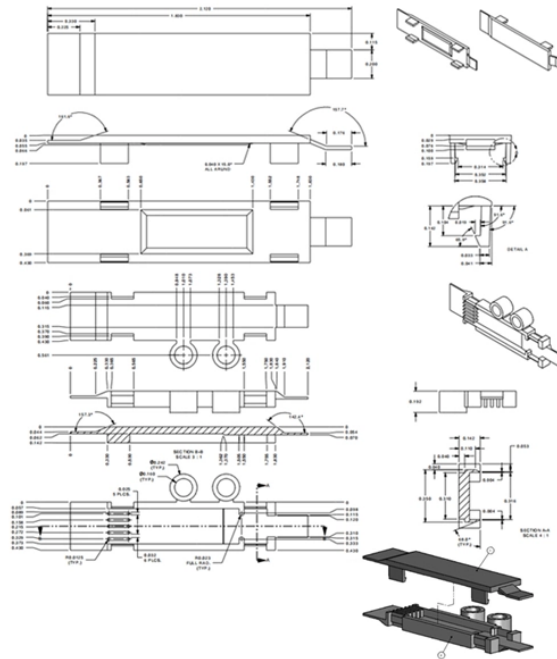

## Nordic Industrial-Grade Switch Power Supply Manufacturer