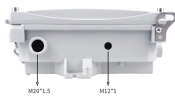

Remote power control solutions for data centers, telecom & industrial sites. Intelligent PDU with real-time monitoring. Factory-direct, globally certified.