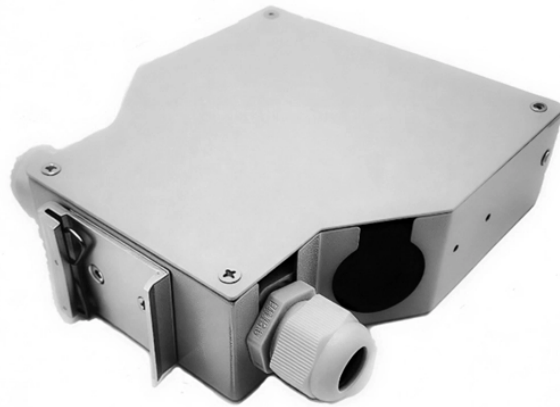

GDR Telecom Site Energy Systems

North African Smart PDU