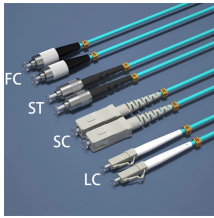

North Macedonia Customs Clearance ONT Optical Network Terminal

Shipments that have a value of 22 euros (including transport and handling costs) are released immediately after the shipment arrives; there is no obligation to submit a customs declaration for them.