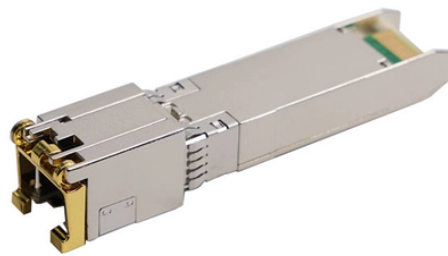

Norwegian Optoelectronic Hybrid Cable Single Mode

Norwegian Optoelectronic Hybrid Cable Single Mode

A single hybrid cable can consist of mixed copper wire sizes for power feeding, Remote Electrical Tilt control wires, fiber optics and LAN (CAT) cables. Small jumper cable for single radio can consist of ...

This cable is constructed with 3 core 2.5mm² copper conductor cable & 4 Core fibre cable with LSZH /PE jacket for internal/external applications. Hybrid cable technology offers low installation and labour ...

Assembled ultra-flexible and lightweight (65 kg/km) low voltage camera / SM hybrid cable with 2 single-mode fibers and 2 AWG16 copper conductors, aramid yard cable retention.

CommScope offers Hybrid Cables for its hybrid fiber/copper powered fiber cable solution

It features a Neutrik OpticalCON DUO NO2SX connector on each end, COCA factory terminated and interferometrically tested to GR-326-CORE endface standards. The connectors have common LC ...

DuetConnect Hybrid Copper-Fiber Cables allow one cable to offer the advantages of DC power and fiber, safely delivering both over long distances to remote locations where standard power is ...