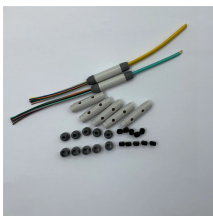

## Not belonging to fiber optic cable junction boxes

Compare fiber terminal box vs junction box in functions, applications, and installation. Learn which suits FTTH fiber vs electrical wiring.

Discover the key differences between fiber terminal boxes and junction boxes to choose the right solution for your network setup.

A fiber optic junction box, also known as a fiber optic distribution box or termination box, is a protective enclosure that ...

In this kind of fiber cabinet, the backbone fiber optic cable usually does not connect to optical splitters. And the core of the backbone fiber optic cable is connected to distribution optical ...