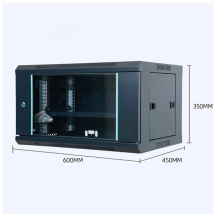

A fiber optic junction box, also known as a fiber optic distribution box or termination box, is a protective enclosure that ...

In this kind of fiber cabinet, the backbone fiber optic cable usually does not connect to optical splitters. And the core of the backbone fiber optic cable is connected to distribution optical ...