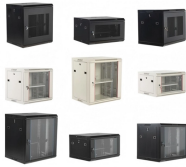

A fiber optic junction box, also known as a fiber optic distribution box or termination box, is a protective enclosure that ...

In this kind of fiber cabinet, the backbone fiber optic cable usually does not connect to optical splitters. And the core of the backbone fiber optic cable is connected to distribution optical ...